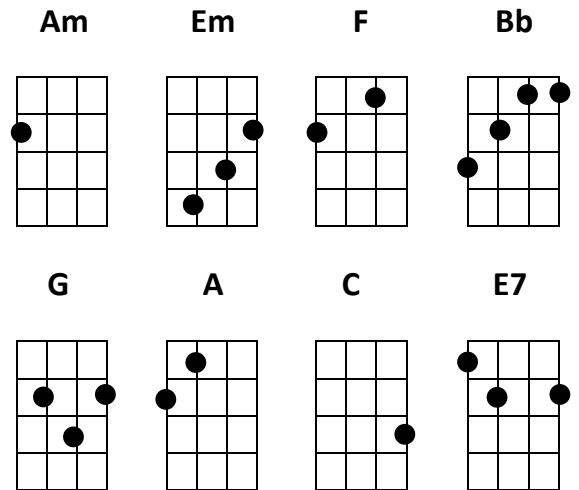

**C** **E7**  
This is ground control to Major Tom:

**E7** **F**

**F**  
You've really made the grade

**Fm** **C** **F**  
And the papers want to know whose shirts you wear,

USE EITHER

**Fm<sup>1</sup>** **Fm<sup>2</sup>**

**Fm** **C** **F**  
And the stars look very different to-day

**Am** **Em**  
For here am I sitting in a tin can

**F** **Em**  
Far above the world

**Bb** **Am**  
Planet Earth is blue

**G** **F**  
And there's nothing I can do

**G** **E7**  
Ground Control to Major Tom

**Am** **Am7**  
Your circuit's dead, there's something wrong

**Dadd11** **C6**  
Can you hear me, Major Tom? Can you hear me, Major Tom?

**G**  
Can you hear me, Major Tom?

**Am** **Em**  
Can you he—

Here am I floating 'round my tin can

**F** **Em**  
Far above the Moon

**Bb** **Am**  
Planet Earth is blue

**G** **F**  
And there's nothing I can do

[ **PLAYOUT:**  
**C FG AA | C FG AA | C** ]