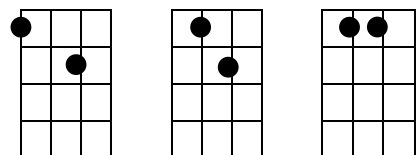

C **Em**
Ground Control to Major Tom

C **Am** **Dsus4** **Dadd11**
Take your protein pills and put your helmet on

C **Em**
(Ten) (Nine) (Eight, Seven,)
Ground Control to Major Tom

Am7 **Dsus4** **Dadd11**

C **Em**
(Six) (Five) (Four, Three)
Commencing countdown, Engines on

Am **Am7** **Dsus4** **Dadd11/ / / / | / / / /**
(Two) (One) (Lift-off)
Check ig-ni-tion And may God's love be with you

C **E7**
This is ground control to Major Tom:

E7 **F**