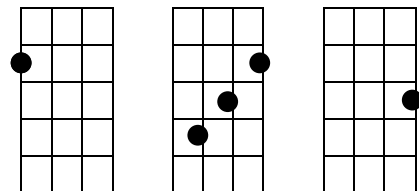

# 'Ground Control to Major Tom' David Bowie (1969)

JLK V1 16.3.24

(Space Oddity) Play along to <https://youtu.be/iYYRH4apXDo?feature=shared>

Intro: **Am/ / / / | Em/ / / /**

**C** **Em**  
Ground Control to Major Tom

**Am** **Em** **C**

**C** **Em**  
Ground Control to Major Tom

**C** **Am** **Dsus4** **Dadd11**  
Take your protein pills and put your helmet on

**C** **Em**  
(Ten) (Nine) (Eight, Seven,)  
Ground Control to Major Tom

**C** **E7**  
This is ground control to Major Tom:

**E7** **F**

**F**  
You've really made the grade

**Fm** **C** **F**  
And the papers want to know whose shirts you wear,

USE EITHER

**Fm<sup>1</sup>** **Fm<sup>2</sup>**

**Am** **Em**  
Can you he—

Here am I floating 'round my tin can

**F** **Em**  
Far above the Moon

**Bb** **Am**  
Planet Earth is blue

**G** **F**  
And there's nothing I can do

[ **PLAYOUT:**  
**C FG AA | C FG AA | C** ]